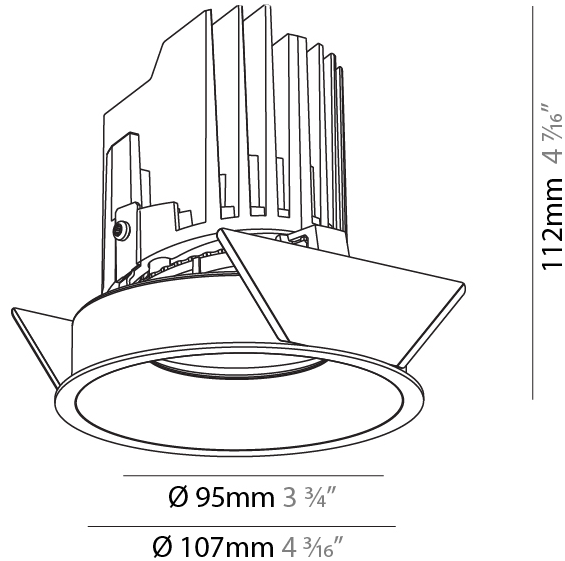

GENERAL

Series: Bioniq
 Subseries: Bioniq Round Semi Adjustable
 Brand: Prolicht
 Division: Architectural
 Mounting Type: Recessed
 Mounting Location: Ceiling
 Subcategory: Downlight

PHYSICAL

Shape: Round
 Diameter (mm): 107
 Diameter (in): 4 ³/₁₆
 Height (mm): 112
 Height (in): 4 ⁷/₁₆
 Ceiling Thickness (mm): 10 / 12.5 / 15
 Ceiling Thickness (in): 3/8 or 1/2 or 9/16
 Min. Recessing Depth (mm): 130
 Min. Recessing Depth (in): 5 ¹/₈
 Light Distribution: Adjustable / Downlight
 Weight (kg): 0.485
 Weight (lbs): 1.07
 Fixture Finish: SSR / BKV / CWI / CRY / HAB / UFT / ITA / RUA / FTG / MYG / LOD / PUS / FRO / FUP / KIA / POP / BLS / SPG / MEY / GOH / GUM / CHC / COM / ABZ / JAG / OBR / MOS / ROR
 Fixture Material: Aluminum Die Cast
 Cut-out Measurements: 98mm / 3 7/8"

OPTICAL

Reflector: 20 / 40 / 60
 Adjustability: Rotational 355°, Tilt 10°

RATINGS AND CERTIFICATIONS

Certified By: Certified for North American Standards
 IP rating: IP20

PROJECT
TYPE
SPECIFIER
QUANTITY
DATE