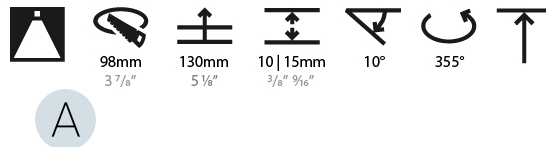

OPTICAL

Reflector: 20 / 40 / 60
 Adjustability: Rotational 355°, Tilt 10°

RATINGS AND CERTIFICATIONS

Certified By: Certified for North American Standards
 IP rating: IP20

PROJECT
TYPE
SPECIFIER
QUANTITY
DATE