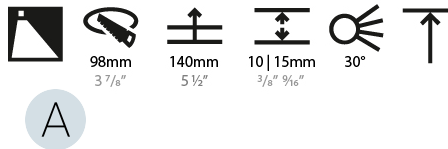

GENERAL

Series: Bioniq
Subseries: Bioniq Round Wallwash
Brand: Prolicht
Division: Architectural
Mounting Type: Recessed
Mounting Location: Ceiling
Subcategory: Downlight

PHYSICAL

Shape: Round
Diameter (mm): 107
Diameter (in): 4 3/16
Height (mm): 118
Height (in): 4 5/8
Ceiling Thickness (mm): 10 / 12.5 / 15
Ceiling Thickness (in): 3/8 or 1/2 or 9/16
Min. Recessing Depth (mm): 140
Min. Recessing Depth (in): 5 1/2
Light Distribution: Adjustable / Asymmetric
Weight (kg): 0.456
Weight (lbs): 1
Fixture Finish: SSR / BKV / CWI / CRY / HAB / UFT / ITA / RUA / FTG / MYG / LOD / PUS / FRO / FUP / KIA / POP / BLS / SPG / MEY / GOH / GUM / CHC / COM / ABZ / JAG / OBR / MOS / ROR
Fixture Material: Aluminum Die Cast
Cut-out Measurements: 98mm / 3 7/8"

ELECTRICAL

Lamp Type: LED (Zhaga Standard)
Total Output Wattage (W): 15
Dimming: Dali Dimming
Driver Included: No
Driver Location: Recessed Housing
Driver Type: Constant Current - 120Vac
Housing: See components
Input Voltage (V): 120
Constant Current (MA): 350

LED

Number of LEDs: 1
Color Temperature (°K): Warm Dim
Max. Delivered Lumen (lm): 850
Nominal Lumen (lm): 1140
CRI: >90 CRI
Lamp Life (hrs): 50000

OPTICAL

Reflector: 20 / 40 / 60
Adjustability: Fixed

RATINGS AND CERTIFICATIONS

Certified By: Certified for North American Standards
IP rating: IP20

PROJECT
TYPE
SPECIFIER
QUANTITY
DATE