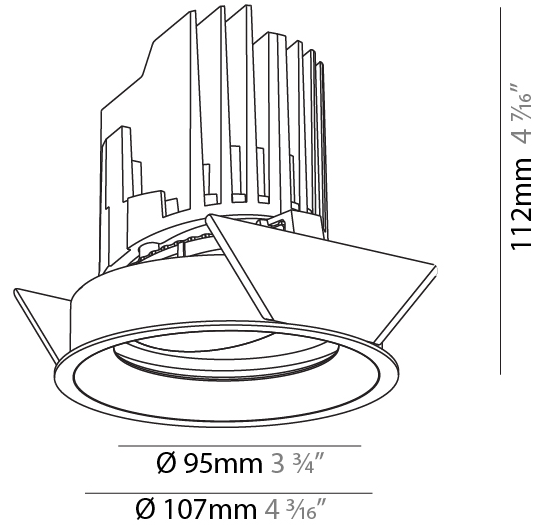

PHYSICAL

Shape: Round
Diameter (mm): 107
Diameter (in): 4 ³/₁₆
Height (mm): 112
Height (in): 4 ⁷/₁₆
Ceiling Thickness (mm): 10 / 12.5 / 15
Ceiling Thickness (in): 3/8 or 1/2 or 9/16
Min. Recessing Depth (mm): 130
Min. Recessing Depth (in): 5 ¹/₈
Light Distribution: Adjustable / Downlight
Weight (kg): 0.46
Weight (lbs): 1.01
Fixture Finish: SSR / BKV / CWI / CRY / HAB / UFT / ITA / RUA / FTG / MYG / LOD / PUS / FRO / FUP / KIA / POP / BLS / SPG / MEY / GOH / GUM / CHC / COM / ABZ / JAG / OBR / MOS / ROR
Fixture Material: Aluminum Die Cast
Cut-out Measurements: 98mm / 3 7/8"

ELECTRICAL

Lamp Type: LED (Zhaga Standard)
Input Wattage (W): 16.5
Total Output Wattage (W): 14
Dimming: Tri-Mode (Non-Dimming and Phase Dimming (120Vac only) and 0-10V Dimming)
Driver Included: No
Driver Location: Recessed Housing
Driver Type: Constant Current - Universal
Driver Class: Class 2
Housing: See components
Input Voltage (V): 120 - 277
Constant Current (MA): 500

LED

Number of LEDs: 1
Color Temperature (°K): 2700 / 3000 / 3500 / 4000
Max. Delivered Lumen (lm): 930 / 960 / 1009 / 1030
Nominal Lumen (lm): 1386 / 1438 / 1511 / 1542
CRI: >90 CRI
Lamp Life (hrs): 50000

OPTICAL

Reflector: 20 / 40 / 60
Adjustability: Rotational 355°, Tilt 30°

RATINGS AND CERTIFICATIONS

Certified By: Certified for North American Standards
IP rating: IP20