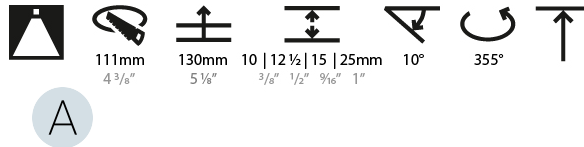

PHYSICAL

Shape: Round
Diameter (mm): 107
Diameter (in): 4 3/16
Height (mm): 112
Height (in): 4 7/16
Ceiling Thickness (mm): 10 / 12.5 / 15 / 25
Ceiling Thickness (in): 3/8 or 1/2 or 9/16 or 1
Min. Recessing Depth (mm): 130
Min. Recessing Depth (in): 5 1/8
Light Distribution: Adjustable / Downlight
Weight (kg): 0.609
Weight (lbs): 1.34
Fixture Finish: SSR / BKV / CWI / CRY / HAB / UFT / ITA / RUA / FTG / MYG / LOD / PUS / FRO / FUP / KIA / POP / BLS / SPG / MEY / GOH / GUM / CHC / COM / ABZ / JAG / OBR / MOS / ROR
Fixture Material: Aluminum Die Cast
Cut-out Measurements: $\square$ 111mm / 4 3/8"
Upon Request: Unique Ceiling Thickness

ELECTRICAL

Lamp Type: LED (Zhaga Standard)
Input Wattage (W): 16.5
Total Output Wattage (W): 14.7
Dimming: Dali Dimming
Driver Included: No
Driver Location: Recessed Housing
Driver Type: Constant Current - 120Vac
Driver Class: Class 2
Housing: See Components
Input Voltage (V): 120
Constant Current (MA): 350

LED

Number of LEDs: 1
Max. Delivered Lumen (lm): 770
Nominal Lumen (lm): 1140
CRI: >90 CRI
Lamp Life (hrs): 50000
Upon Request: RGB-W Tunable White Special Color Temperature Special LED

OPTICAL

Reflector: 20 / 40 / 60
Adjustability: Rotational 355°; Tilt 10°
Upon Request: Special Beam Angles

RATINGS AND CERTIFICATIONS

Certified By: Certified for North American Standards
IP rating: IP20